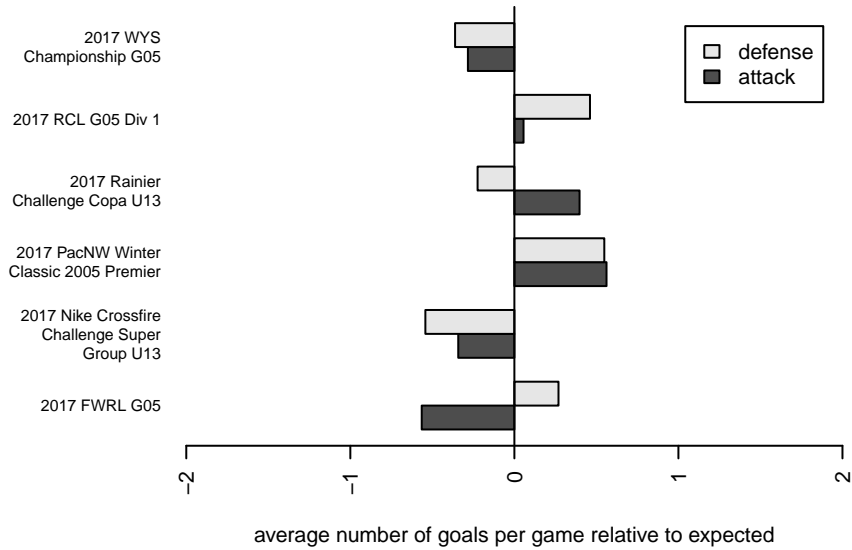

Performance relative to 13 month average