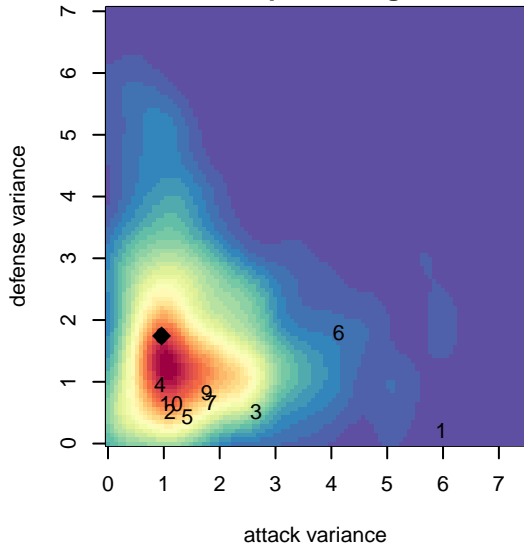

WPFC ECNL G05

Washington Premier FC
 Tacoma, WA
 G05 total strength=1378
 attack=8.49 defense=6.49
 fall league = RCL G05 Div 1
 spr league = ECNL U13

alt names used:
 WPFC G05 ECNL
 WPFC G05 PreECNL
 WASHINGTON PREMIER FC G05 PRE-ECNL
 WPFC G05 pre-ECNL A
 WPFC ECNL U13
 WPFC G05 Pre-ECNL (WA)
 WPFC G05 pre-ECNL A

WPFC ECNL G05
 Dots are actual minus expected GF (blue circles) and GA (red triangles).
 Blue line is smoothed change in attack strength. Red is smoothed change in defense strength.

**attack and defense variance (black dot)
relative to other teams
and top 10 in region**