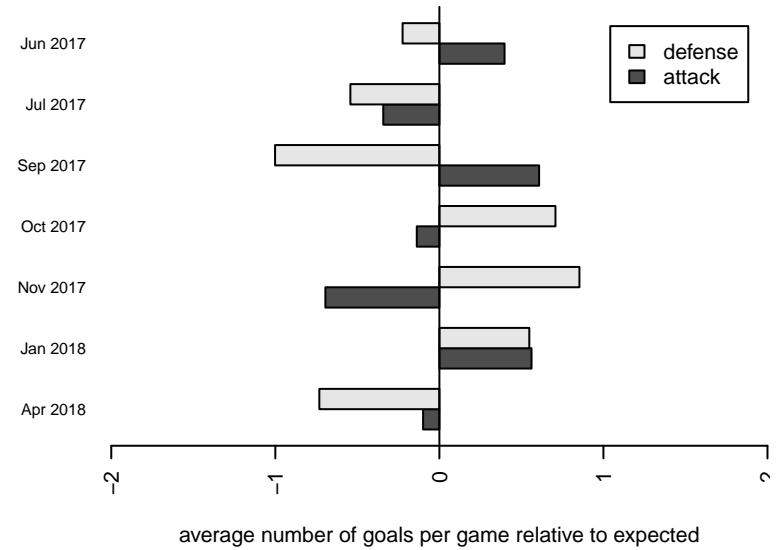

Performance relative to 13 month average