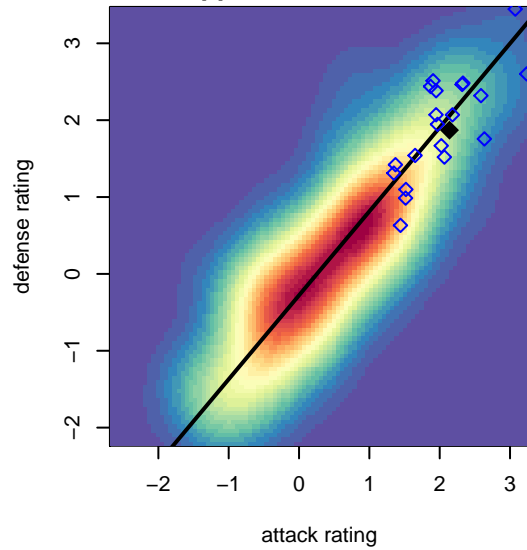

**attack and defense rating
relative to others at age
and all opponents in last 13 months**