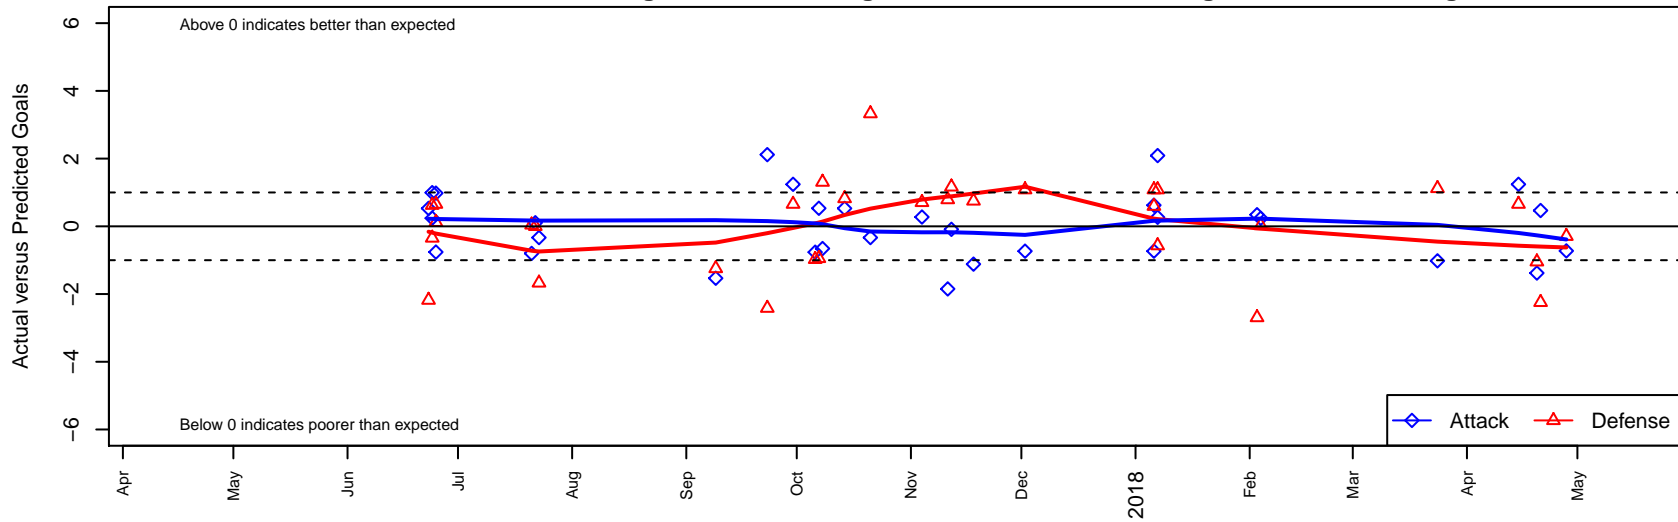

WPFC ECNL G05

Washington Premier FC
 Tacoma, WA
 G05 total strength=1378
 attack=8.49 defense=6.49
 fall league = RCL G05 Div 1
 spr league = ECNL U13

alt names used:
 WPFC G05 ECNL
 WPFC G05 PreECNL
 WASHINGTON PREMIER FC G05 PRE-ECNL
 WPFC G05 pre-ECNL A
 WPFC ECNL U13
 WPFC G05 Pre-ECNL (WA)
 WPFC G05 pre-ECNL A

WPFC ECNL G05
 Dots are actual minus expected GF (blue circles) and GA (red triangles).
 Blue line is smoothed change in attack strength. Red is smoothed change in defense strength.

**attack and defense variance (black dot)
relative to other teams
and top 10 in region**