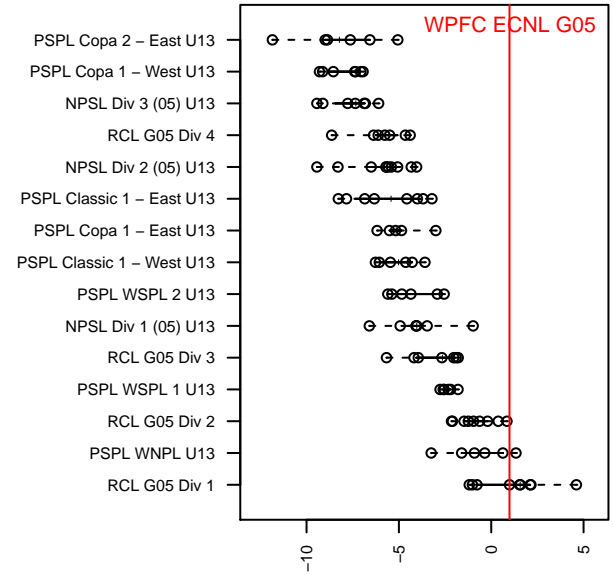

**attack and defense rating
relative to others at age
and all opponents in last 13 months**